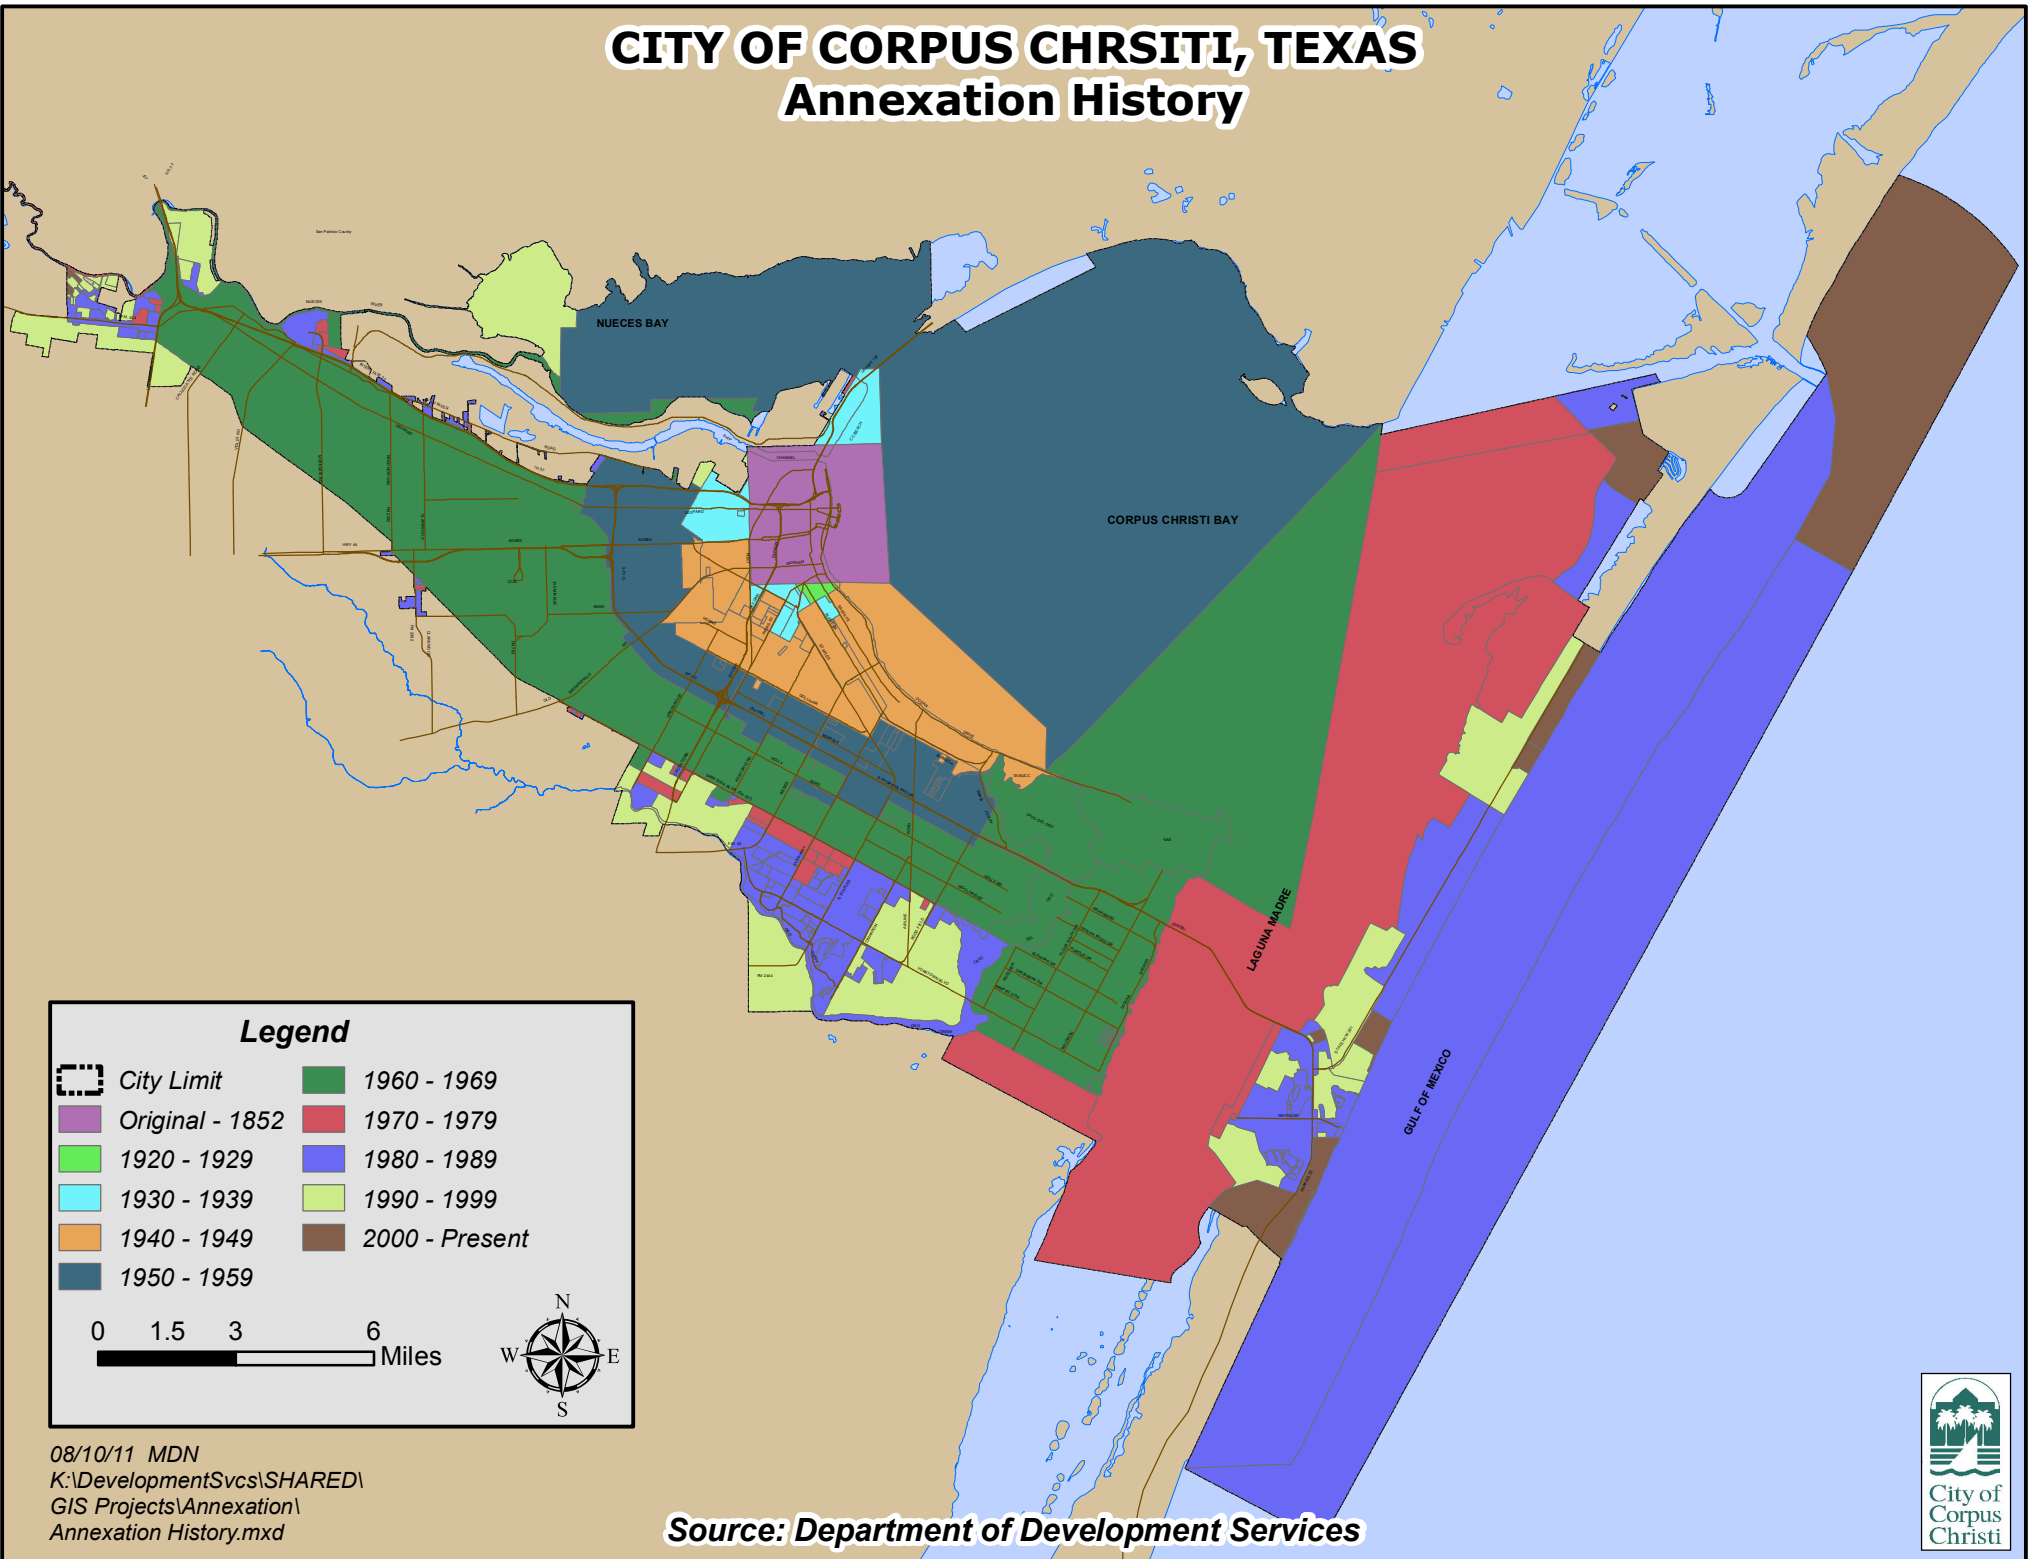

CITY OF CORPUS CHRISTI, TEXAS

Annexation History

Legend

City Limit	1960 - 1969
Original - 1852	1970 - 1979
1920 - 1929	1980 - 1989
1930 - 1939	1990 - 1999
1940 - 1949	2000 - Present
1950 - 1959	

0 1.5 3 6 Miles

08/10/11 MDN
 K:\DevelopmentSvcs\SHARED\
 GIS Projects\Annexation\
 Annexation History.mxd

Source: Department of Development Services