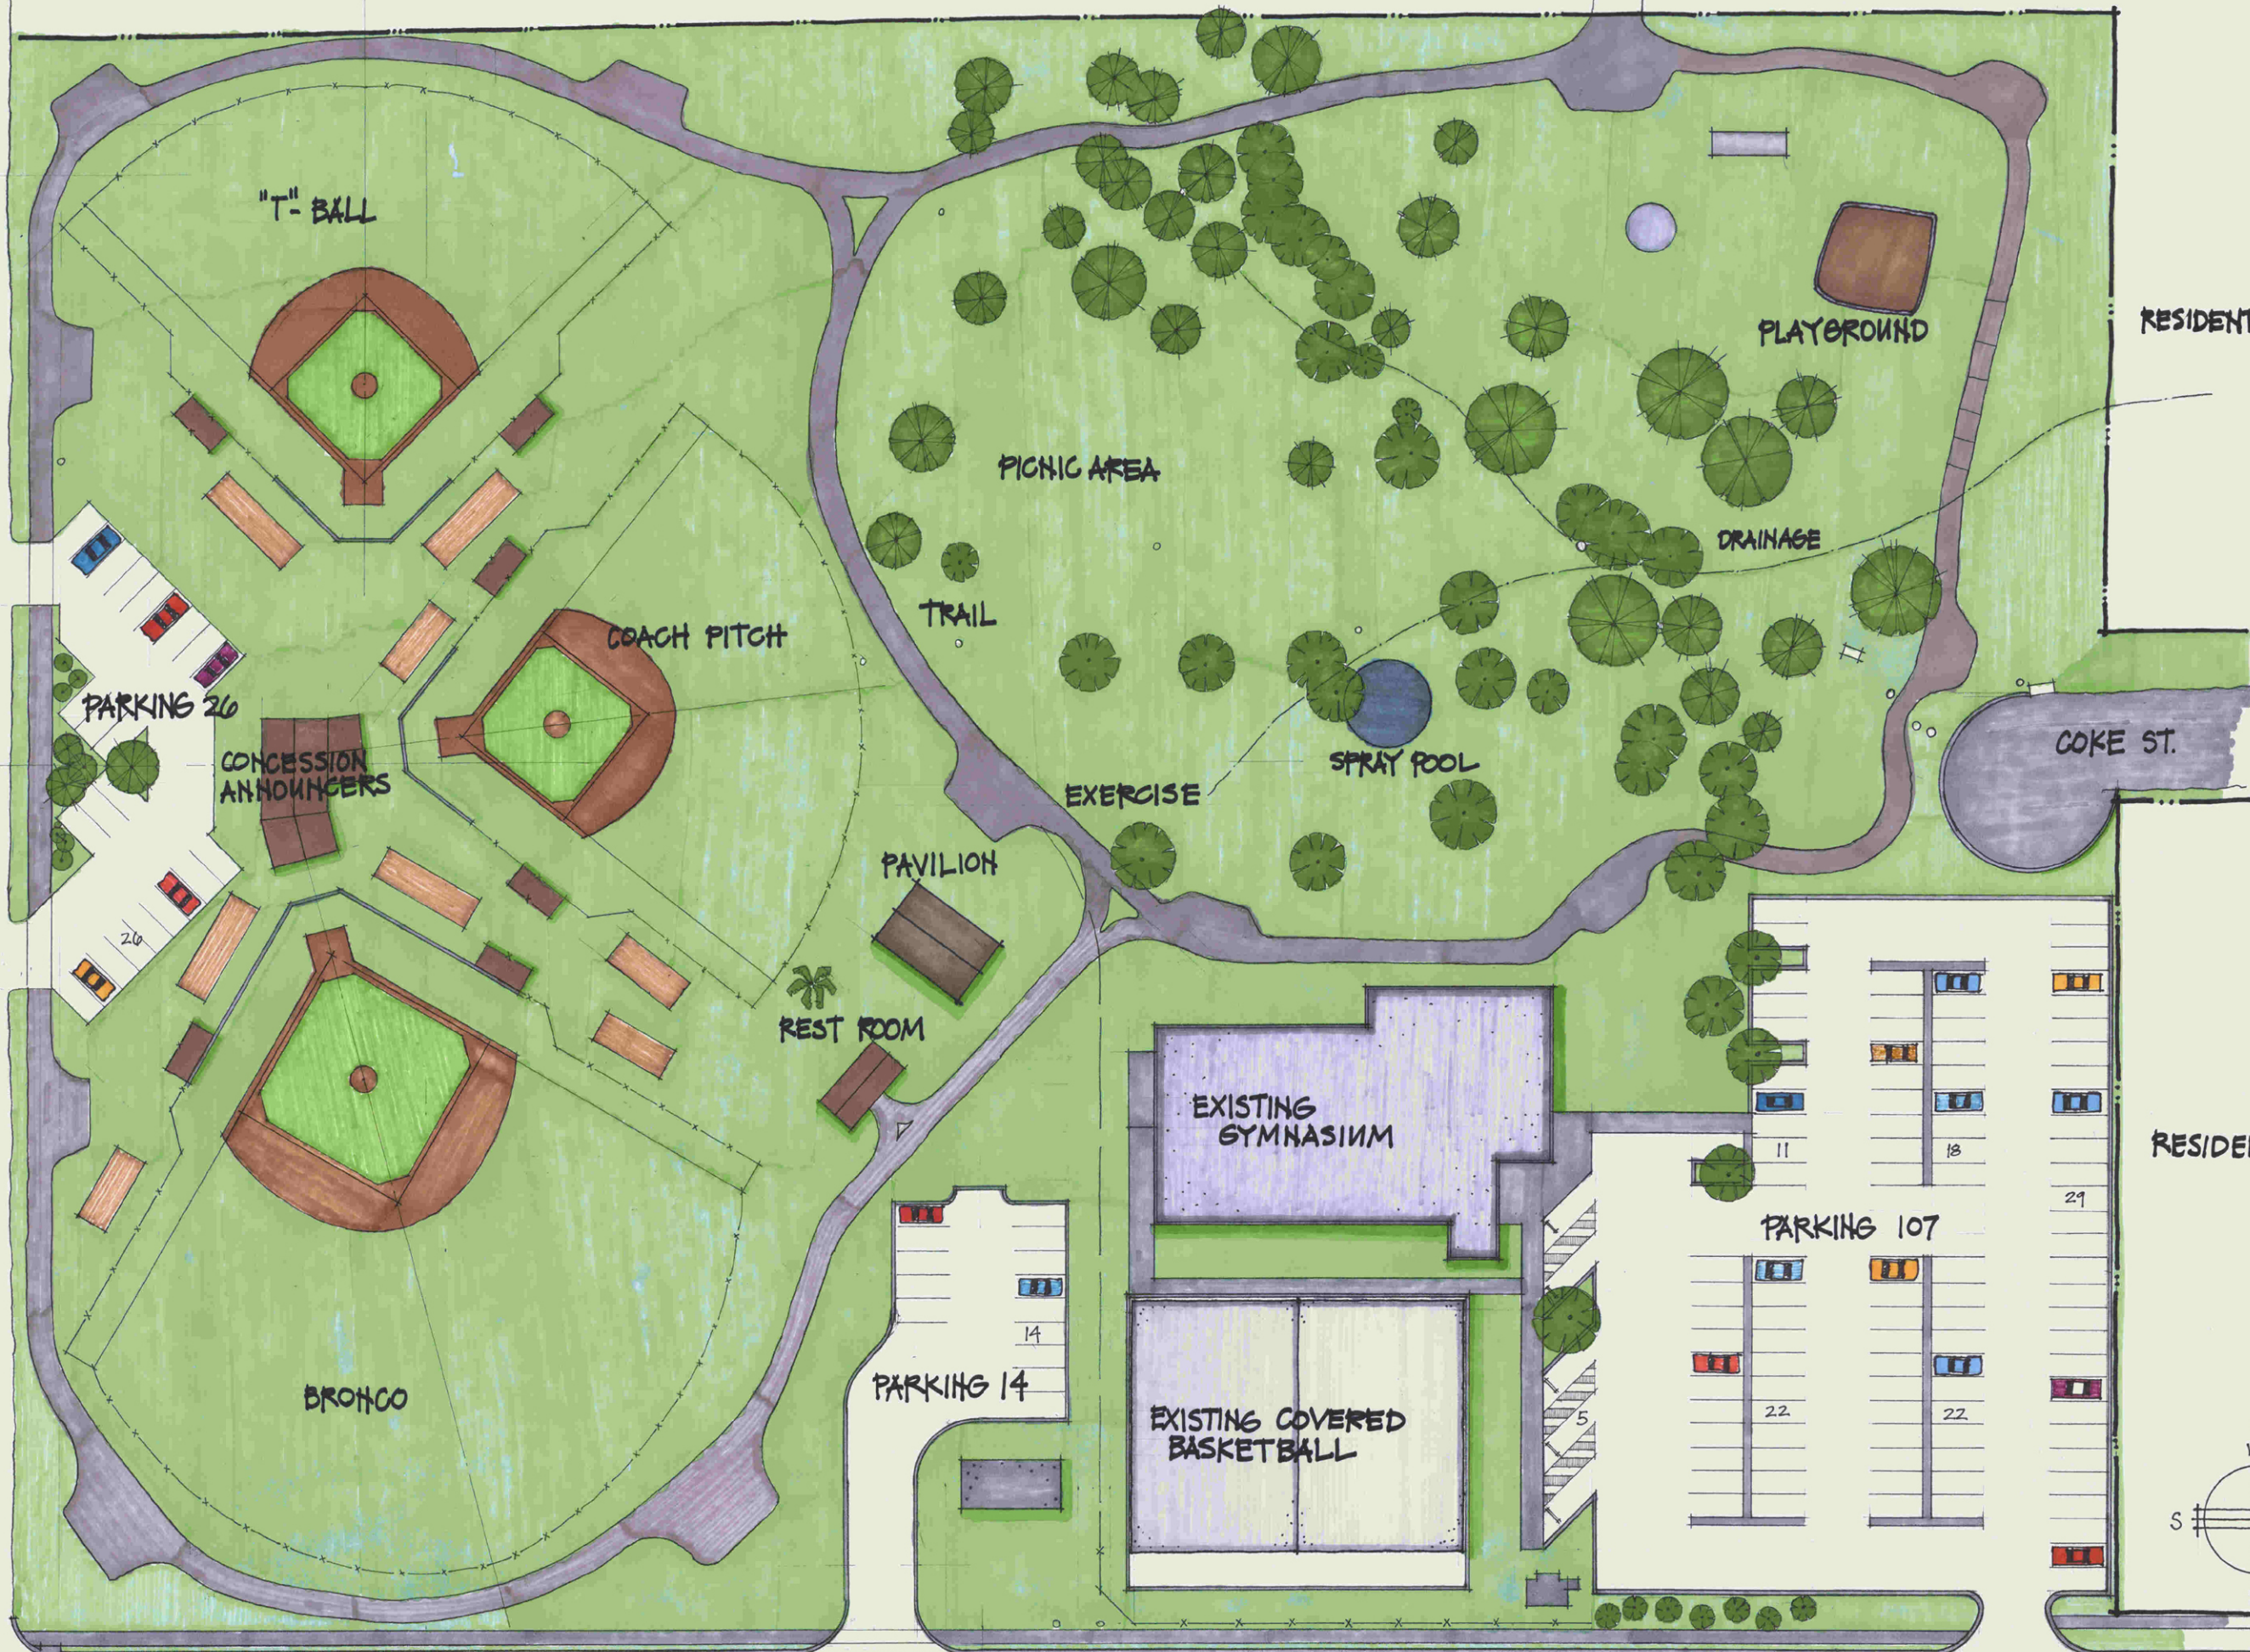

RESIDENTIAL

WILMOT PARK

RESIDENTIAL

RESIDENTIAL

PUBLIC HOUSING

MUSSETT ST.

"T"- BALL

PLAYGROUND

PICNIC AREA

DRAINAGE

PARKING 20

CONCESSION ANNOUNCERS

COACH PITCH

TRAIL

SPRAY POOL

EXERCISE

COKE ST.

PAVILION

REST ROOM

EXISTING GYMNASIUM

PARKING 107

RESIDENTIAL

BROHCO

PARKING 14

EXISTING COVERED BASKETBALL

CULBERSON ST.

CROSS TOWN ACCESS

1" = 30.0' 0' 30' 60' 90'