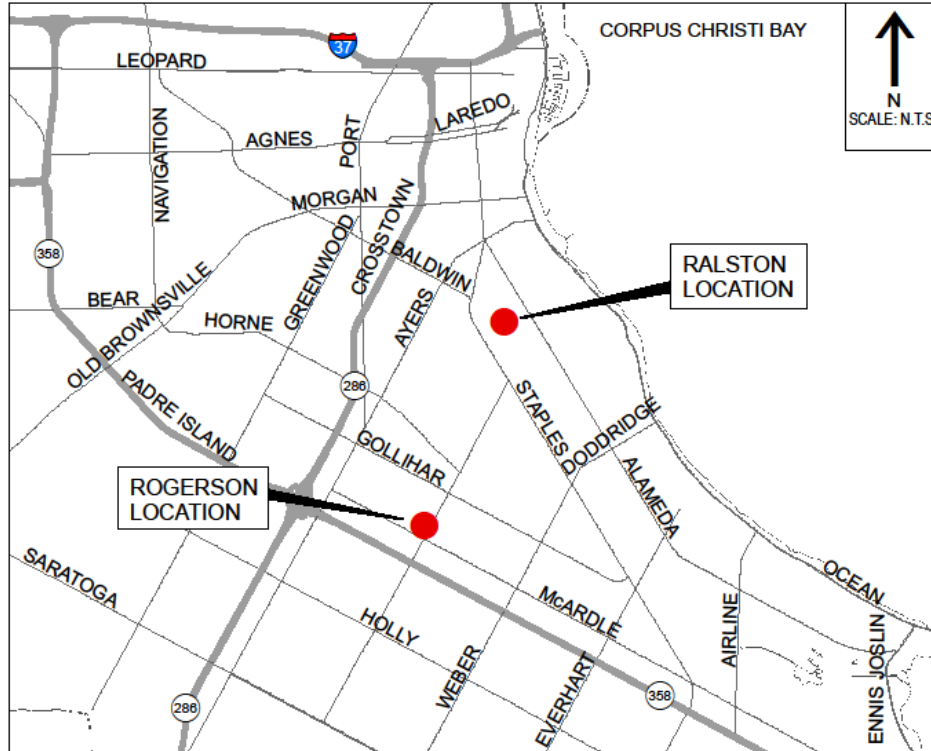

Residential/Local Reconstruction Test Projects

Ralston Street & Rogerson Drive

Council Presentation
August 23, 2016

Vicinity Map

Ralston Street Alameda to Staples

Rogerson Drive Sunnybrook to McArdle

Residential/Local Reconstruction