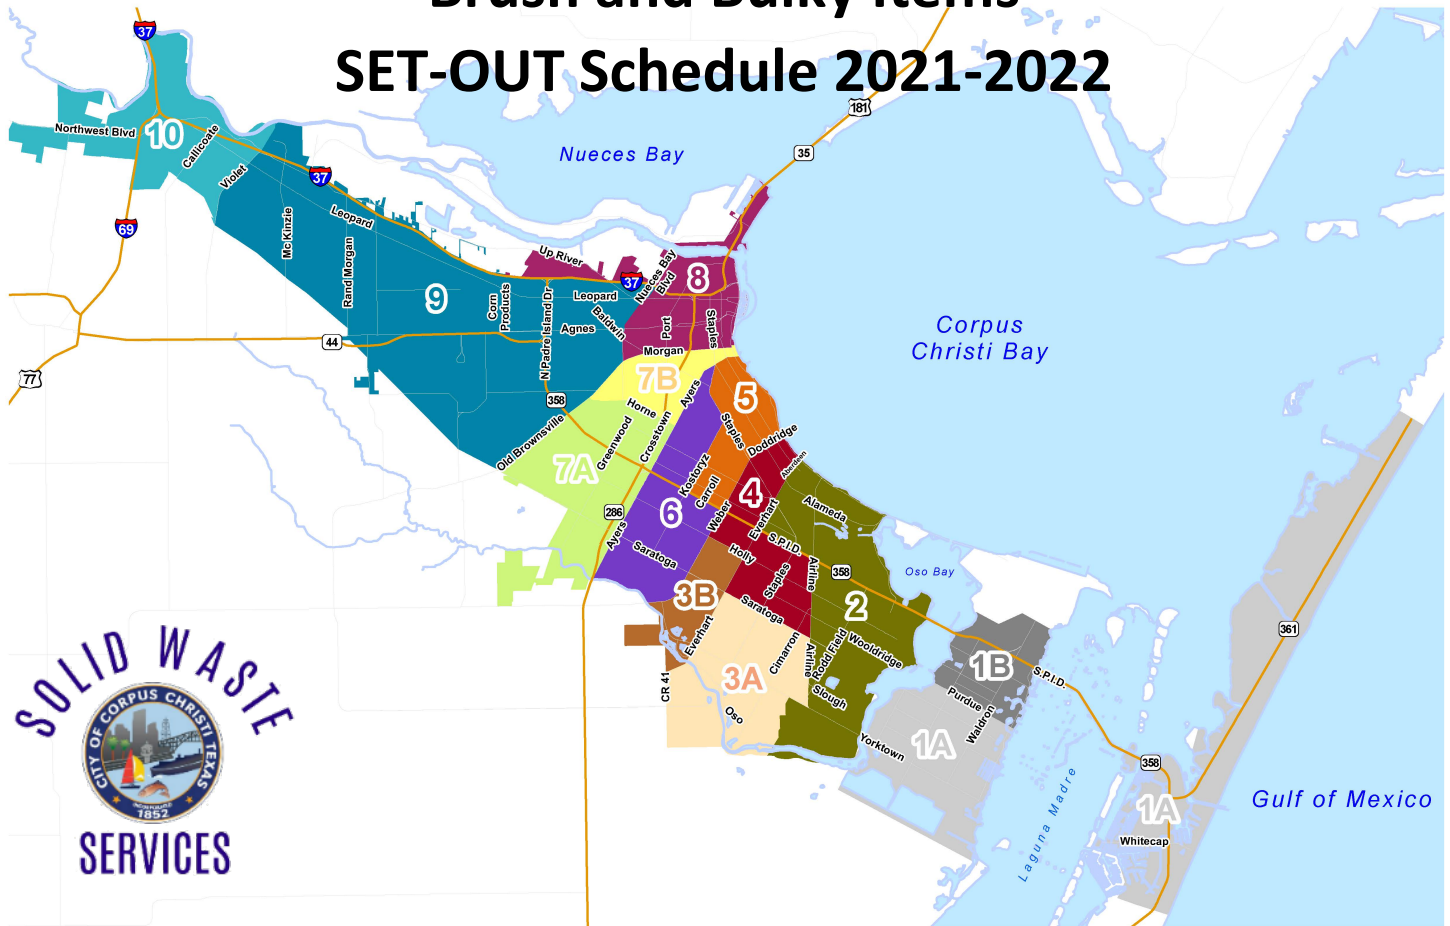

Brush and Bulky Items SET-OUT Schedule 2021-2022

SET-OUT SCHEDULE FOR 2021-2022

Collection Areas	Brush & Bulky Items Set-Out Dates Sept. 2020 – Dec. 2020	Brush Items Set-Out Dates Jan. 2021 - April 2021	Brush & Bulky Items Set-Out Dates May 2021 – Sept. 2021	Brush Items Set-Out Dates Sept. 2021 – Jan. 2022
Area 1-A	Sept. 16 - Sept. 20	Jan. 6 – Jan. 10	May 5 – May 9	Sept. 15 – Sept. 19
Area 1-B	Sept. 23 – Sept. 27	Jan. 13 – Jan. 17	May 12 – May 16	Sept. 22 – Sept. 26
Area 2	Sept. 30 – Oct. 04	Jan. 20 – Jan. 24	May 19 – May 23	Sept. 29 – Oct. 3
Area 3-A	Oct. 14 – Oct. 18	Feb. 3 – Feb. 7	June 2 – June 6	Oct. 13 – Oct. 17
Area 3-B	Oct. 21 – Oct. 25	Feb. 10 – Feb. 14	June 9 – June 13	Oct. 20 – Oct. 24
Area 4	Oct. 28 – Nov. 01	Feb. 17 – Feb. 21	June 16 – June 20	Oct. 27 – Oct. 31
Area 5	Nov. 11 – Nov. 15	Mar. 3 – Mar. 7	June 30 – July 4	Nov. 10 – Nov. 14
Area 6	Nov. 18 – Nov.22	Mar. 10 – Mar. 14	July 7 – July 11	Nov. 17 – Nov. 21
Area 7-A	Nov. 25 – Nov. 29	Mar. 17 – Mar. 21	July 21 – July 25	Nov. 24 – Nov. 28
Area 7-B	Dec. 2 – Dec. 6	Mar. 24 – Mar. 28	July 28 – Aug. 1	Dec. 1 – Dec. 5
Area 8	Dec. 9 – Dec. 13	Apr. 7 – Apr. 11	Aug. 11 – Aug. 15	Dec. 15 – Dec. 19
Area 9	Dec. 16 – Dec. 20	Apr. 14 – April 18	Aug. 18 – Aug. 22	Dec. 22 – Dec. 26
Area 10	Dec. 23 – Dec. 27	April 21 – April 25	Sept. 12 – Sept. 5	Jan. 5 – Jan. 9

Brush & Bulky items will be collected during the week following the set-out dates for your area.