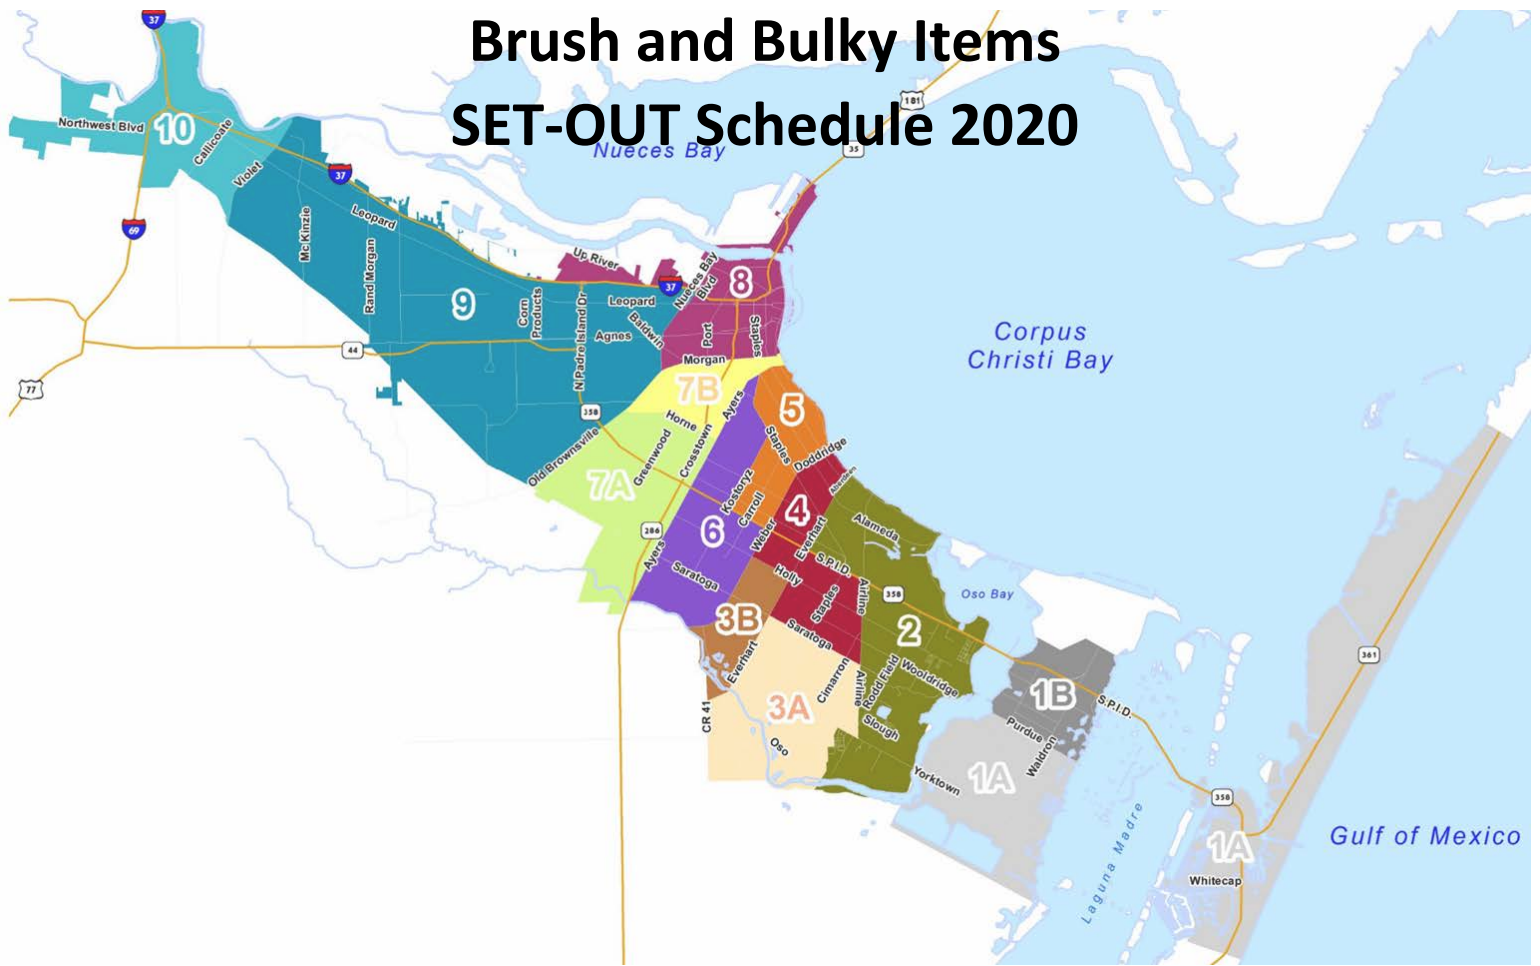

# Brush and Bulky Items SET-OUT Schedule 2020

## SET-OUT SCHEDULE FOR 2019-2020

Collection Areas	Brush Items Set-Out Dates	Brush & Bulky Items Set-Out Dates	Brush Items Set-Out Dates	Brush & Bulky Items Set-Out Dates
Area 1-A	Oct. 9 – Oct. 13, 2019	Jan. 29 – Feb. 2, 2020	May 20 – May 24, 2020	Sept. 16 – Sept. 20, 2020
Area 1-B	Oct. 16 – Oct. 20, 2019	Feb. 5 – Feb. 9, 2020	May 27 – May 31, 2020	Sept. 23 – Sept. 27, 2020
Area 2	Oct. 23 – Oct. 27, 2019	Feb. 12 – Feb. 16, 2020	June 3 – June 7, 2020	Sept. 30 – Oct. 4, 2020
Area 3-A	Oct. 30 – Nov. 3, 2019	Feb. 19 – Feb. 23, 2020	June 17 – June 21, 2020	Oct. 14 – Oct. 18, 2020
Area 3-B	Nov. 6 – Nov. 10, 2019	Feb. 26 – Mar. 1, 2020	June 24 – June 28, 2020	Oct. 21 – Oct. 25, 2020
Area 4	Nov. 13 – Nov. 17, 2019	Mar. 4 – Mar. 8, 2020	July 1 – July 5, 2020	Oct. 28 – Nov. 1, 2020
Area 5	Nov. 27 – Dec. 1, 2019	Mar. 18 – Mar. 22, 2020	July 15 – 19, 2020	Nov. 11 – Nov. 15, 2020
Area 6	Dec 4 - Dec 8, 2019	Mar. 25 – Mar. 29, 2020	July 22 – July 26, 2020	Nov. 18 – Nov. 22, 2020
Area 7-A	Dec 11 - Dec 15, 2019	Apr. 1 – Apr. 5, 2020	July 29 – Aug. 2, 2020	Nov. 25 – Nov. 29, 2020
Area 7-B	Dec 18 - Dec 22, 2019	Apr. 8 – Apr. 12, 2020	Aug. 5 – Aug. 9, 2020	Dec. 2 – Dec. 6, 2020
Area 8	Jan. 1 – Jan. 5, 2020	Apr. 22 – Apr. 26, 2020	Aug. 19 – Aug. 23, 2020	Dec. 9 – Dec. 13, 2020
Area 9	Jan. 8 – Jan. 12, 2020	Apr. 29 – May 3, 2020	Aug. 26 – Aug. 30, 2020	Dec. 16 – Dec. 20, 2020
Area 10	Jan. 15 – Jan. 19, 2020	May 6 – May 10, 2020	Sept. 2 – Sept. 6, 2020	Dec. 23 – 27, 2020