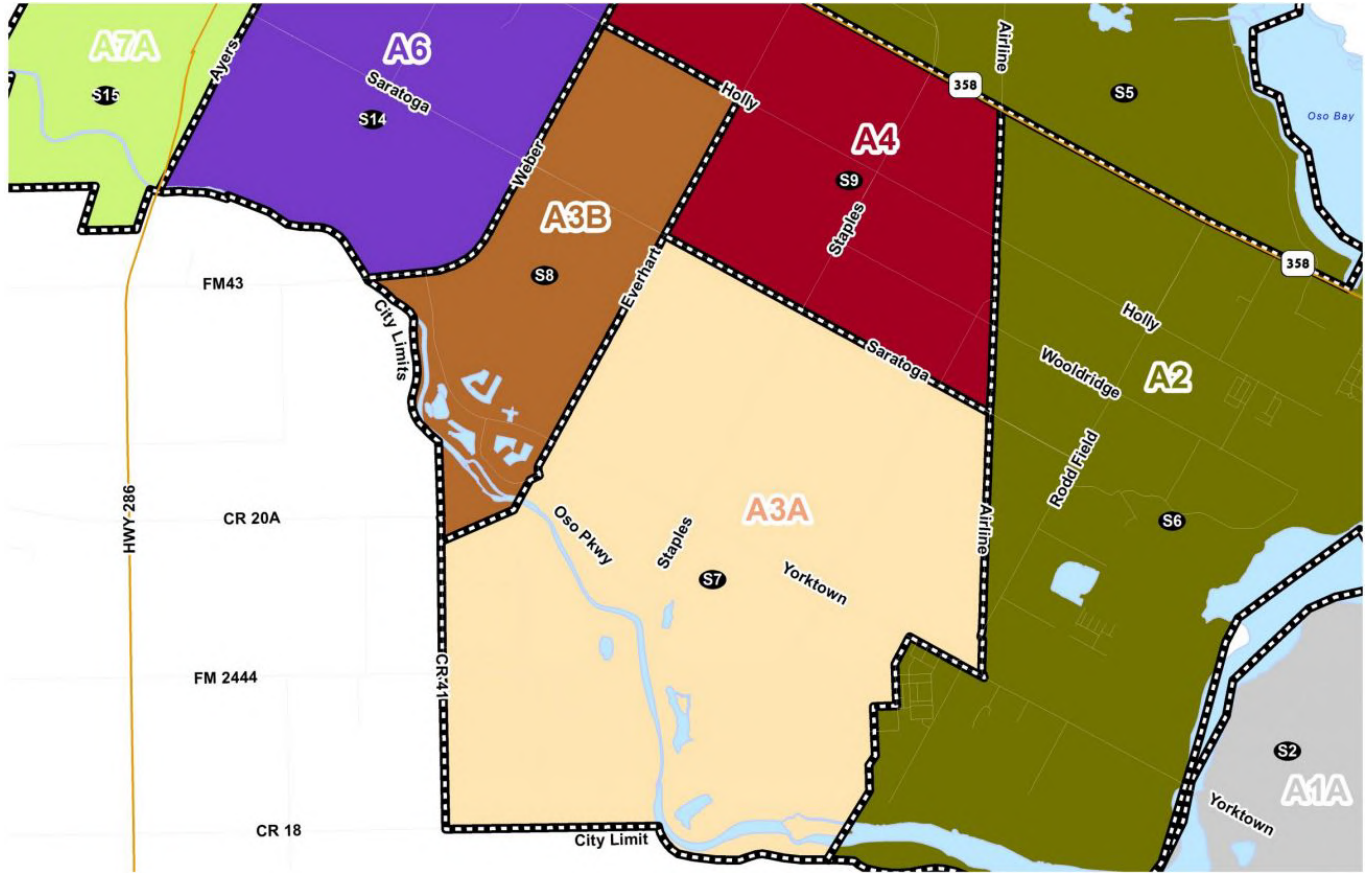

2020 Area 3A

Brush and Bulky SET-OUT Schedule

Brush Only	Brush & Bulky	Brush Only	Brush & Bulky
October 2019	February 2020	June 2020	October 2020
S M T W T F S 27 28 29 30 31	S M T W T F S 1 2 3 4 5 6 7 8 9 10 11 12 13 14 15 16 17 18 19 20 21 22 23 24 25 26 27 28 29	S M T W T F S 1 2 3 4 5 6 7 8 9 10 11 12 13 14 15 16 17 18 19 20 21 22 23 24 25 26 27 28 29 30	S M T W T F S 1 2 3 4 5 6 7 8 9 10 11 12 13 14 15 16 17 18 19 20 21 22 23 24 25 26 27 28 29 30 31
November 2019			
S M T W T F S 1 2 3 4 5 6 7 8 9			

Set-Out Dates

Collection begins in the Area on the following Monday. Set-out of items is allowed only during these designated times. Once the trucks have been through your street, any items left out are subject to a service fee. Please remember to stay within your schedule. Questions call 826-CITY (2489)