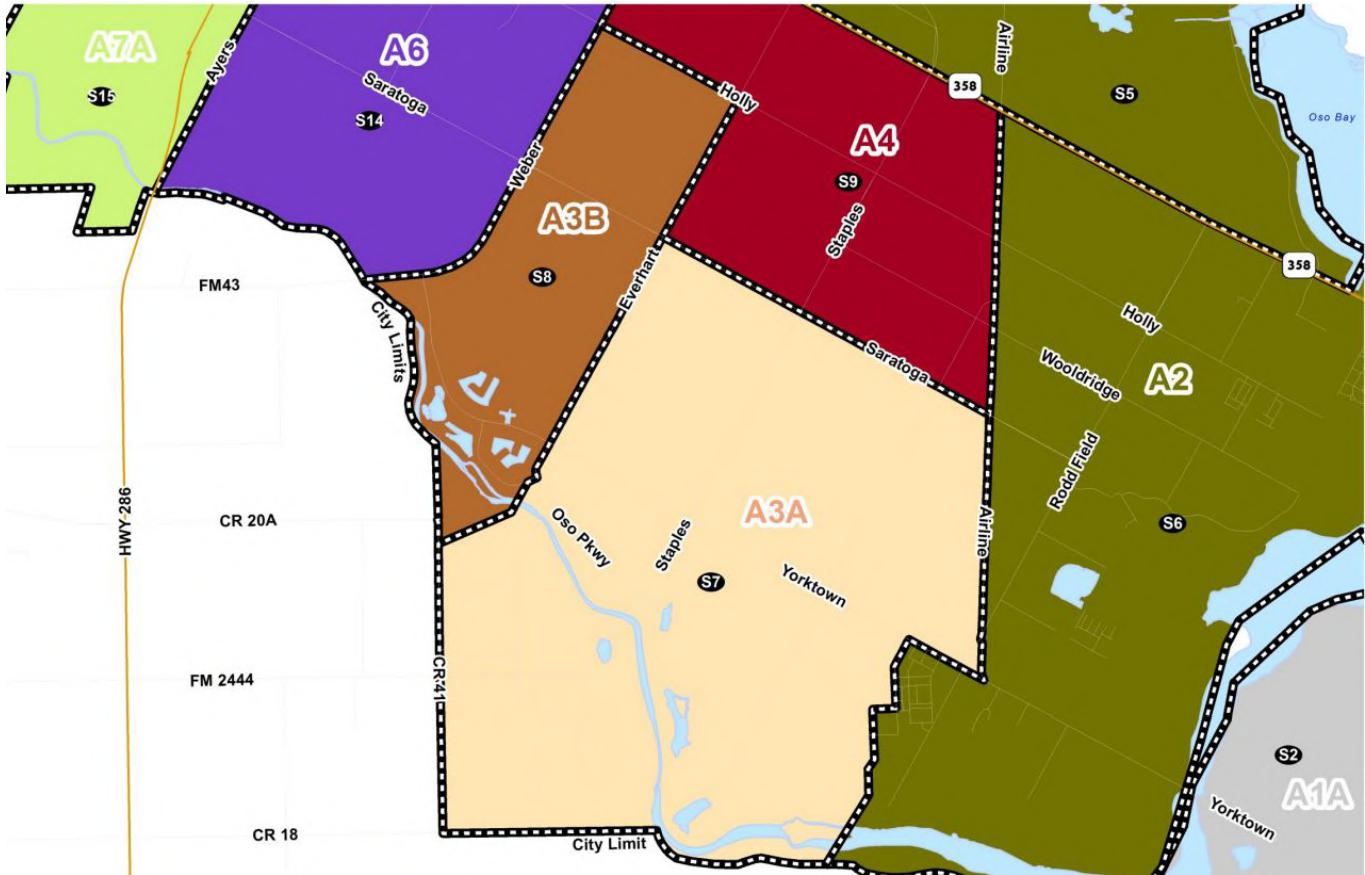

2020 Area 3B

Brush and Bulky SET-OUT Schedule

Brush Only	Brush & Bulky	Brush Only	Brush & Bulky
November 2019	February 2020	June 2020	October 2020
S M T W T F S	S M T W T F S	S M T W T F S	S M T W T F S
1 2	23 24 25 26 27 28 29	1 2 3 4 5 6	1 2 3
3 4 5 6 7 8 9	March 2020	7 8 9 10 11 12 13	4 5 6 7 8 9 10
10 11 12 13 14 15 16	S M T W T F S	14 15 16 17 18 19 20	11 12 13 14 15 16 17
17 18 19 20 21 22 23	1 2 3 4 5 6 7	21 22 23 24 25 26 27	18 19 20 21 22 23 24
24 25 26 27 28 29 30	8 9 10 11 12 13 14	28 29 30	25 26 27 28 29 30 31

Set-Out Dates

Collection begins in the Area on the following Monday. Set-out of items is allowed only during these designated times. Once the trucks have been through your street, any items left out are subject to a service fee. Please remember to stay within your schedule. Questions call 826-CITY (2489)