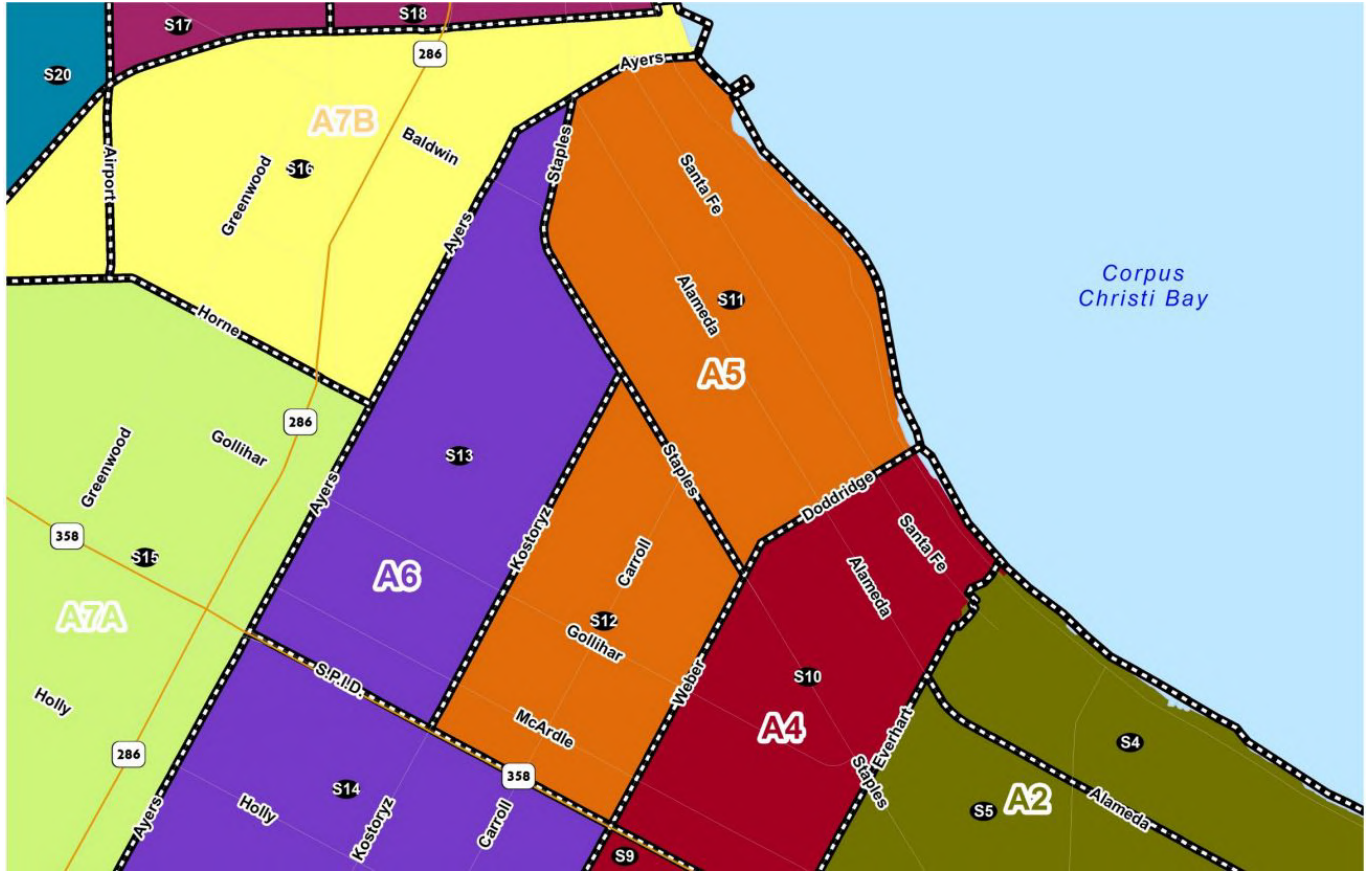

2020 Area 5

Brush and Bulky SET-OUT Schedule

Brush Only							Brush & Bulky							Brush Only							Brush & Bulky						
November 2019							March 2020							July 2020							November 2020						
S	M	T	W	T	F	S	S	M	T	W	T	F	S	S	M	T	W	T	F	S	S	M	T	W	T	F	S
24	25	26	27	28	29	30	1	2	3	4	5	6	7	5	6	7	8	9	10	11	1	2	3	4	5	6	7
							8	9	10	11	12	13	14	12	13	14	15	16	17	18	8	9	10	11	12	13	14
							15	16	17	18	19	20	21	19	20	21	22	23	24	25	15	16	17	18	19	20	21
							22	23	24	25	26	27	28	26	27	28	29	30	31	22	23	24	25	26	27	28	
							29	30	31												29	30					

Set-Out Dates

Collection begins in the Area on the following Monday. Set-out of items is allowed only during these designated times. Once the trucks have been through your street, any items left out are subject to a service fee. Please remember to stay within your schedule. Questions call 826-CITY (2489)