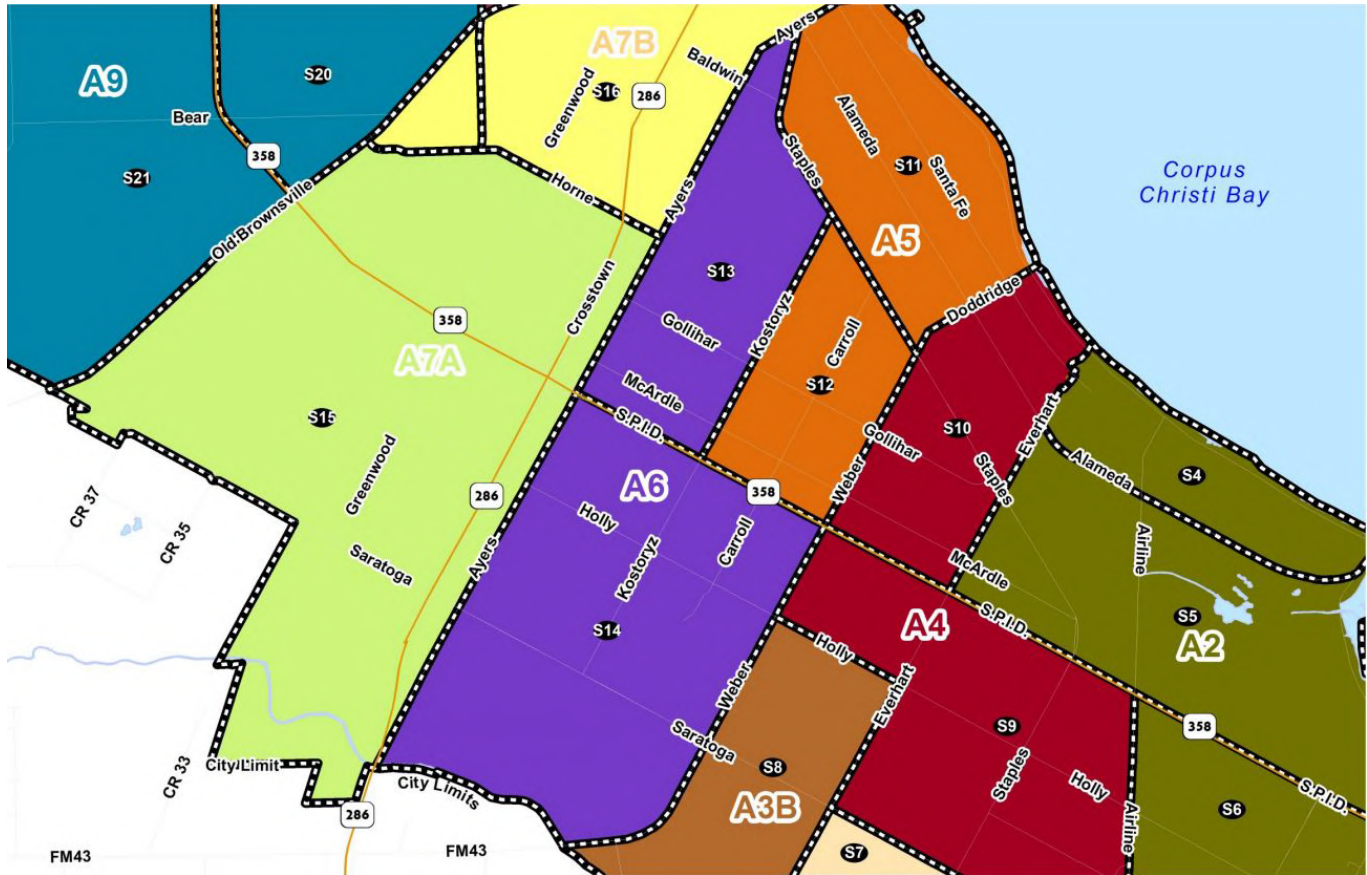

2020 Area 6

Brush and Bulky SET-OUT Schedule

Brush Only

Brush & Bulky

Brush Only

Brush & Bulky

December 2019

S	M	T	W	T	F	S
1	2	3	4	5	6	7
8	9	10	11	12	13	14
15	16	17	18	19	20	21
22	23	24	25	26	27	28
29	30	31				

March 2020

S	M	T	W	T	F	S
1	2	3	4	5	6	7
8	9	10	11	12	13	14
15	16	17	18	19	20	21
22	23	24	25	26	27	28
29	30	31				

July 2020

S	M	T	W	T	F	S
			1	2	3	4
5	6	7	8	9	10	11
12	13	14	15	16	17	18
19	20	21	22	23	24	25
26	27	28	29	30	31	

November 2020

S	M	T	W	T	F	S
1	2	3	4	5	6	7
8	9	10	11	12	13	14
15	16	17	18	19	20	21
22	23	24	25	26	27	28
29	30					

Set-Out Dates

Collection begins in the Area on the following Monday. Set-out of items is allowed only during these designated times. Once the trucks have been through your street, any items left out are subject to a service fee. Please remember to stay within your schedule. Questions call 826-CITY (2489)