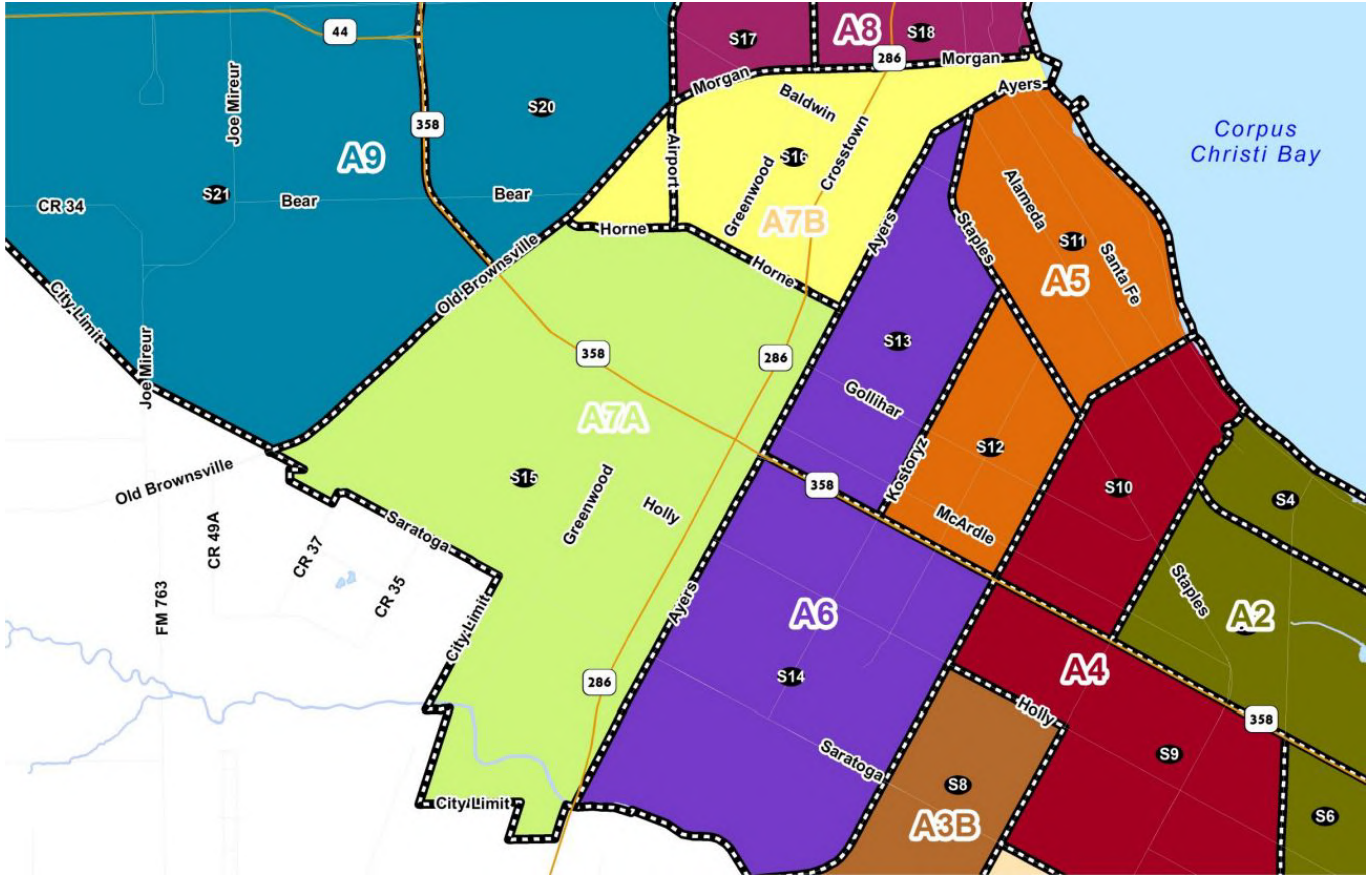

# 2020 Area 7B

## Brush and Bulky SET-OUT Schedule

Brush Only	Brush & Bulky	Brush Only	Brush & Bulky
<b>December 2019</b>	<b>April 2020</b>	<b>August 2020</b>	<b>December 2020</b>
S M T W T F S	S M T W T F S	S M T W T F S	S M T W T F S
1 2 3 4 5 6 7	1 2 3 4	1	1 2 3 4 5
8 9 10 11 12 13 14	5 6 7 8 9 10 11	2 3 4 5 6 7 8	6 7 8 9 10 11 12
15 16 17 18 19 20 21	12 13 14 15 16 17 18	9 10 11 12 13 14 15	13 14 15 16 17 18 19
22 23 24 25 26 27 28	19 20 21 22 23 24 25	16 17 18 19 20 21 22	20 21 22 23 24 25 26
29 30 31	26 27 28 29 30	23 24 25 26 27 28 29	27 28 29 30 31
		30 31	

### Set-Out Dates

Collection begins in the Area on the following Monday. Set-out of items is allowed only during these designated times. Once the trucks have been through your street, any items left out are subject to a service fee. Please remember to stay within your schedule. Questions call 826-CITY (2489)